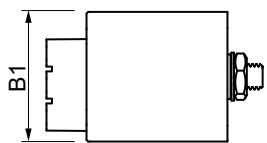

Σχεδιάγραμμα διαστάσεων