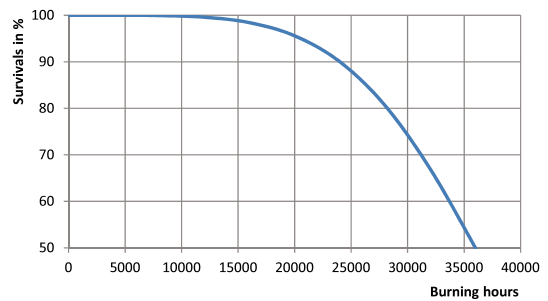

LDPB_SON-TPIA_0013-Spectral power distribution B/W

LDPO_SON-TPIA_0013-Spectral power distribution Colour

Διάρκεια ζωής

LDLM_SON-TPIA_0009-Lumen maintenance diagram

SON(-T) PIA Plus 150W 250W 400W Life Expectancy Diagram