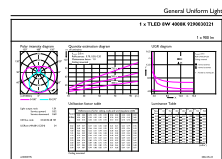

General uniform lighting